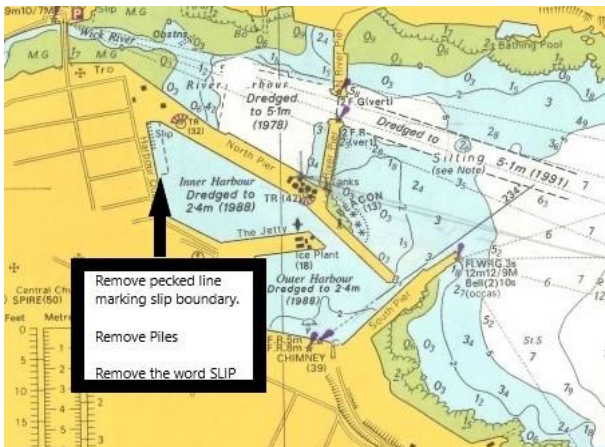

www.wickharbour.co.uk

NOTICE TO MARINERS

(No. 06 of 2019)

DATE: 23rd January 2019

WICK HARBOUR

(CHART 1462 REFERS)

Latitude 58° 26' North Longitude 003° 04' West

Removal of Slipway

The slipway in Wick Harbour has been removed and should be removed from Chart 1462 (Wick Harbour Tile). See drawing below.

For further information Contact:

Malcolm Bremner (Harbourmaster)
Ian Cormack (Deputy Harbourmaster)